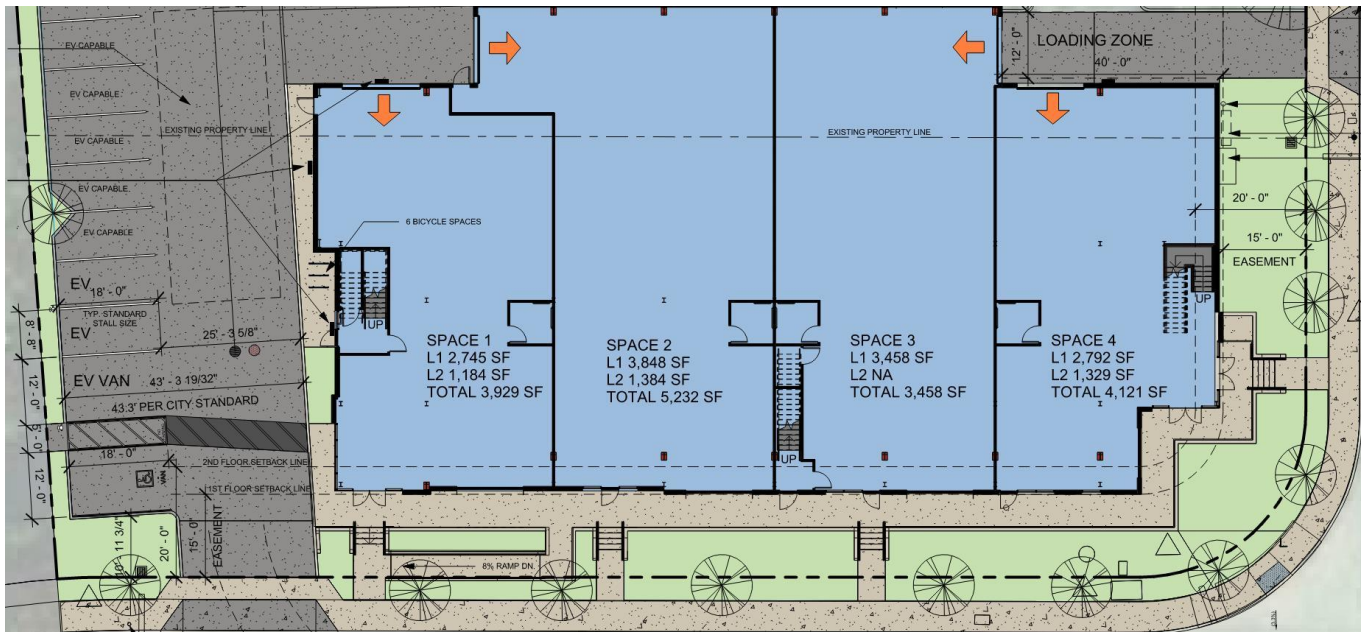

**Flexible Interior Layouts and Sizes**

**14 Foot Roll Up Doors**

**16,741 Square Feet**

[Info@RSPaulcompany.com](mailto:Info@RSPaulcompany.com)

805-544-2400

1432 Higuera Street, San Luis Obispo CA 93401

Visit Our Website for More Information- [www.RSPaulCompany.com](http://www.RSPaulCompany.com)