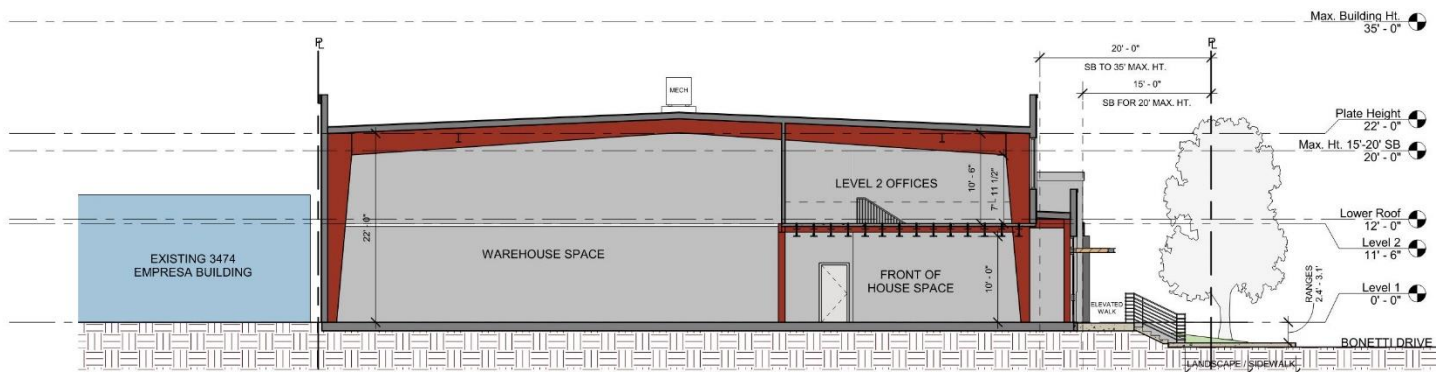

**Flexible Interior Layouts and Sizes**

**14 Foot Roll Up Doors**

**16,741 Square Feet**

[Info@RSPaulcompany.com](mailto:Info@RSPaulcompany.com)

805-544-2400

1432 Higuera Street, San Luis Obispo CA 93401

Visit Our Website for More Information- [www.RSPaulCompany.com](http://www.RSPaulCompany.com)